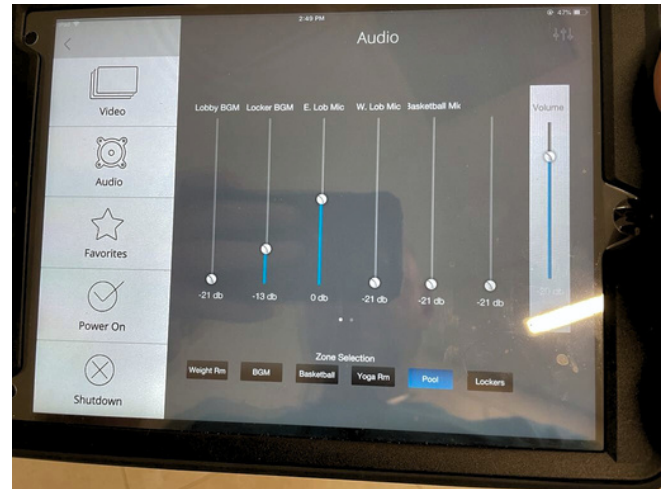

RIOC President Haynes' Statement: "Sportspark is a deeply important part of the Roosevelt Island fabric. Since 1977, the facility has provided the community with a place to exercise, play, gather, and have fun. Over time, it had deteriorated significantly, necessitating a well-capitalized overhaul. The transformation is remarkable, and we invite everyone to experience the state-of-the-art facility at an affordable membership price."

Rick Ortiz, Elite Design Systems Executive: "Our collaboration with the talented IT professionals at RIOC ensured precise deployment tailored to the unique needs of Roosevelt Island. We're proud to contribute to this remarkable transformation."

Our Team Leader "Bobby" Imkhanitsky designed and implemented a technology upgrade that easily integrated with RIOC's existing infrastructure for a seamless transition

About Elite Design Systems (EDS): Elite Design Systems is a technology solutions provider specializing in innovative infrastructure, audio-visual systems, and digital deployments. With a commitment to excellence, EDS transforms spaces and experiences through cutting-edge technology.

Note to Editors: High-resolution images and additional information are available upon request.